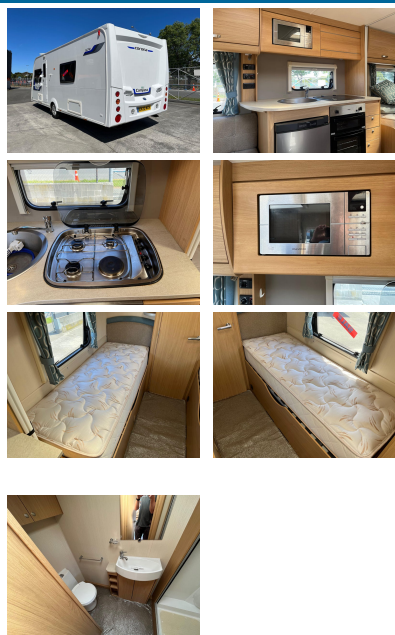

2014 Compass Corona - Caravan Specialists

\$49990.00 Includes GST, Registration & Licensing

PHOTOS

INFORMATION

****JUST ARRIVED, CONTACT US FOR VIEWING****

Offered for sale is this fantastic 4 berth 2014 Compass Corona 574 with single beds and end washroom. This caravan would be great for a couple or family with so many options to sleep 4 people with 2 single beds at the rear, whilst having the 2x couches at the front that can be made into a double. Its not often that you find a caravan this tidy with so many great options, most notably the separate toilet / shower and high end finish throughout. There's also plenty of room in the lounge/kitchen area to entertain in the evenings.

An amazing bathroom includes a Thetford swivel toilet and a very sizeable shower that really completes your home away from home. It also has a good sized wardrobe, storage under the front and rear beds. The kitchen includes a microwave, Dometic fridge and Thetford oven with 3 burner hob and hotplate. The water heating and heating is a blown air unit which is very efficient and warm.

Bed sizes are as follows:

Rear singles L: 190cm x 70cm

With sale a brand new filled 9kg gas bottle will be included. This caravan is ready to take away from the yard and must be viewed to see its great condition.